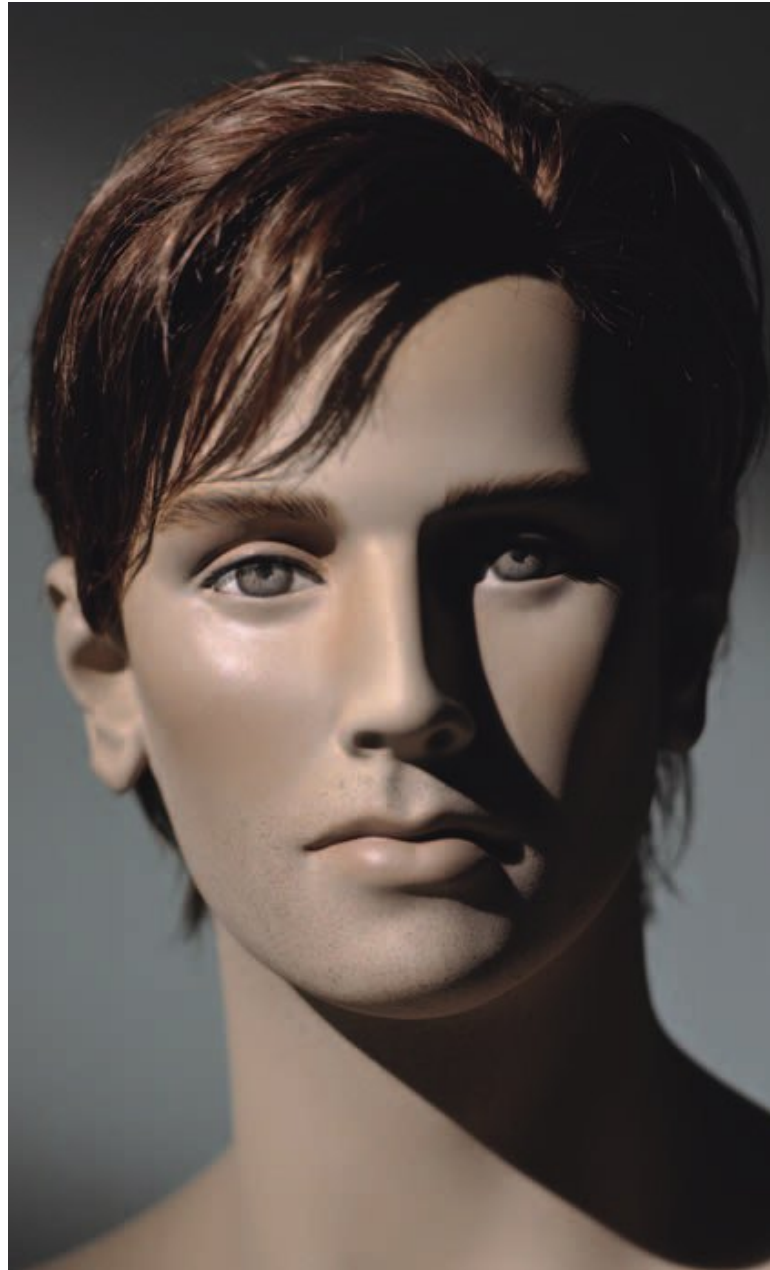

298

Make up: U.127

Wig: NWM.342