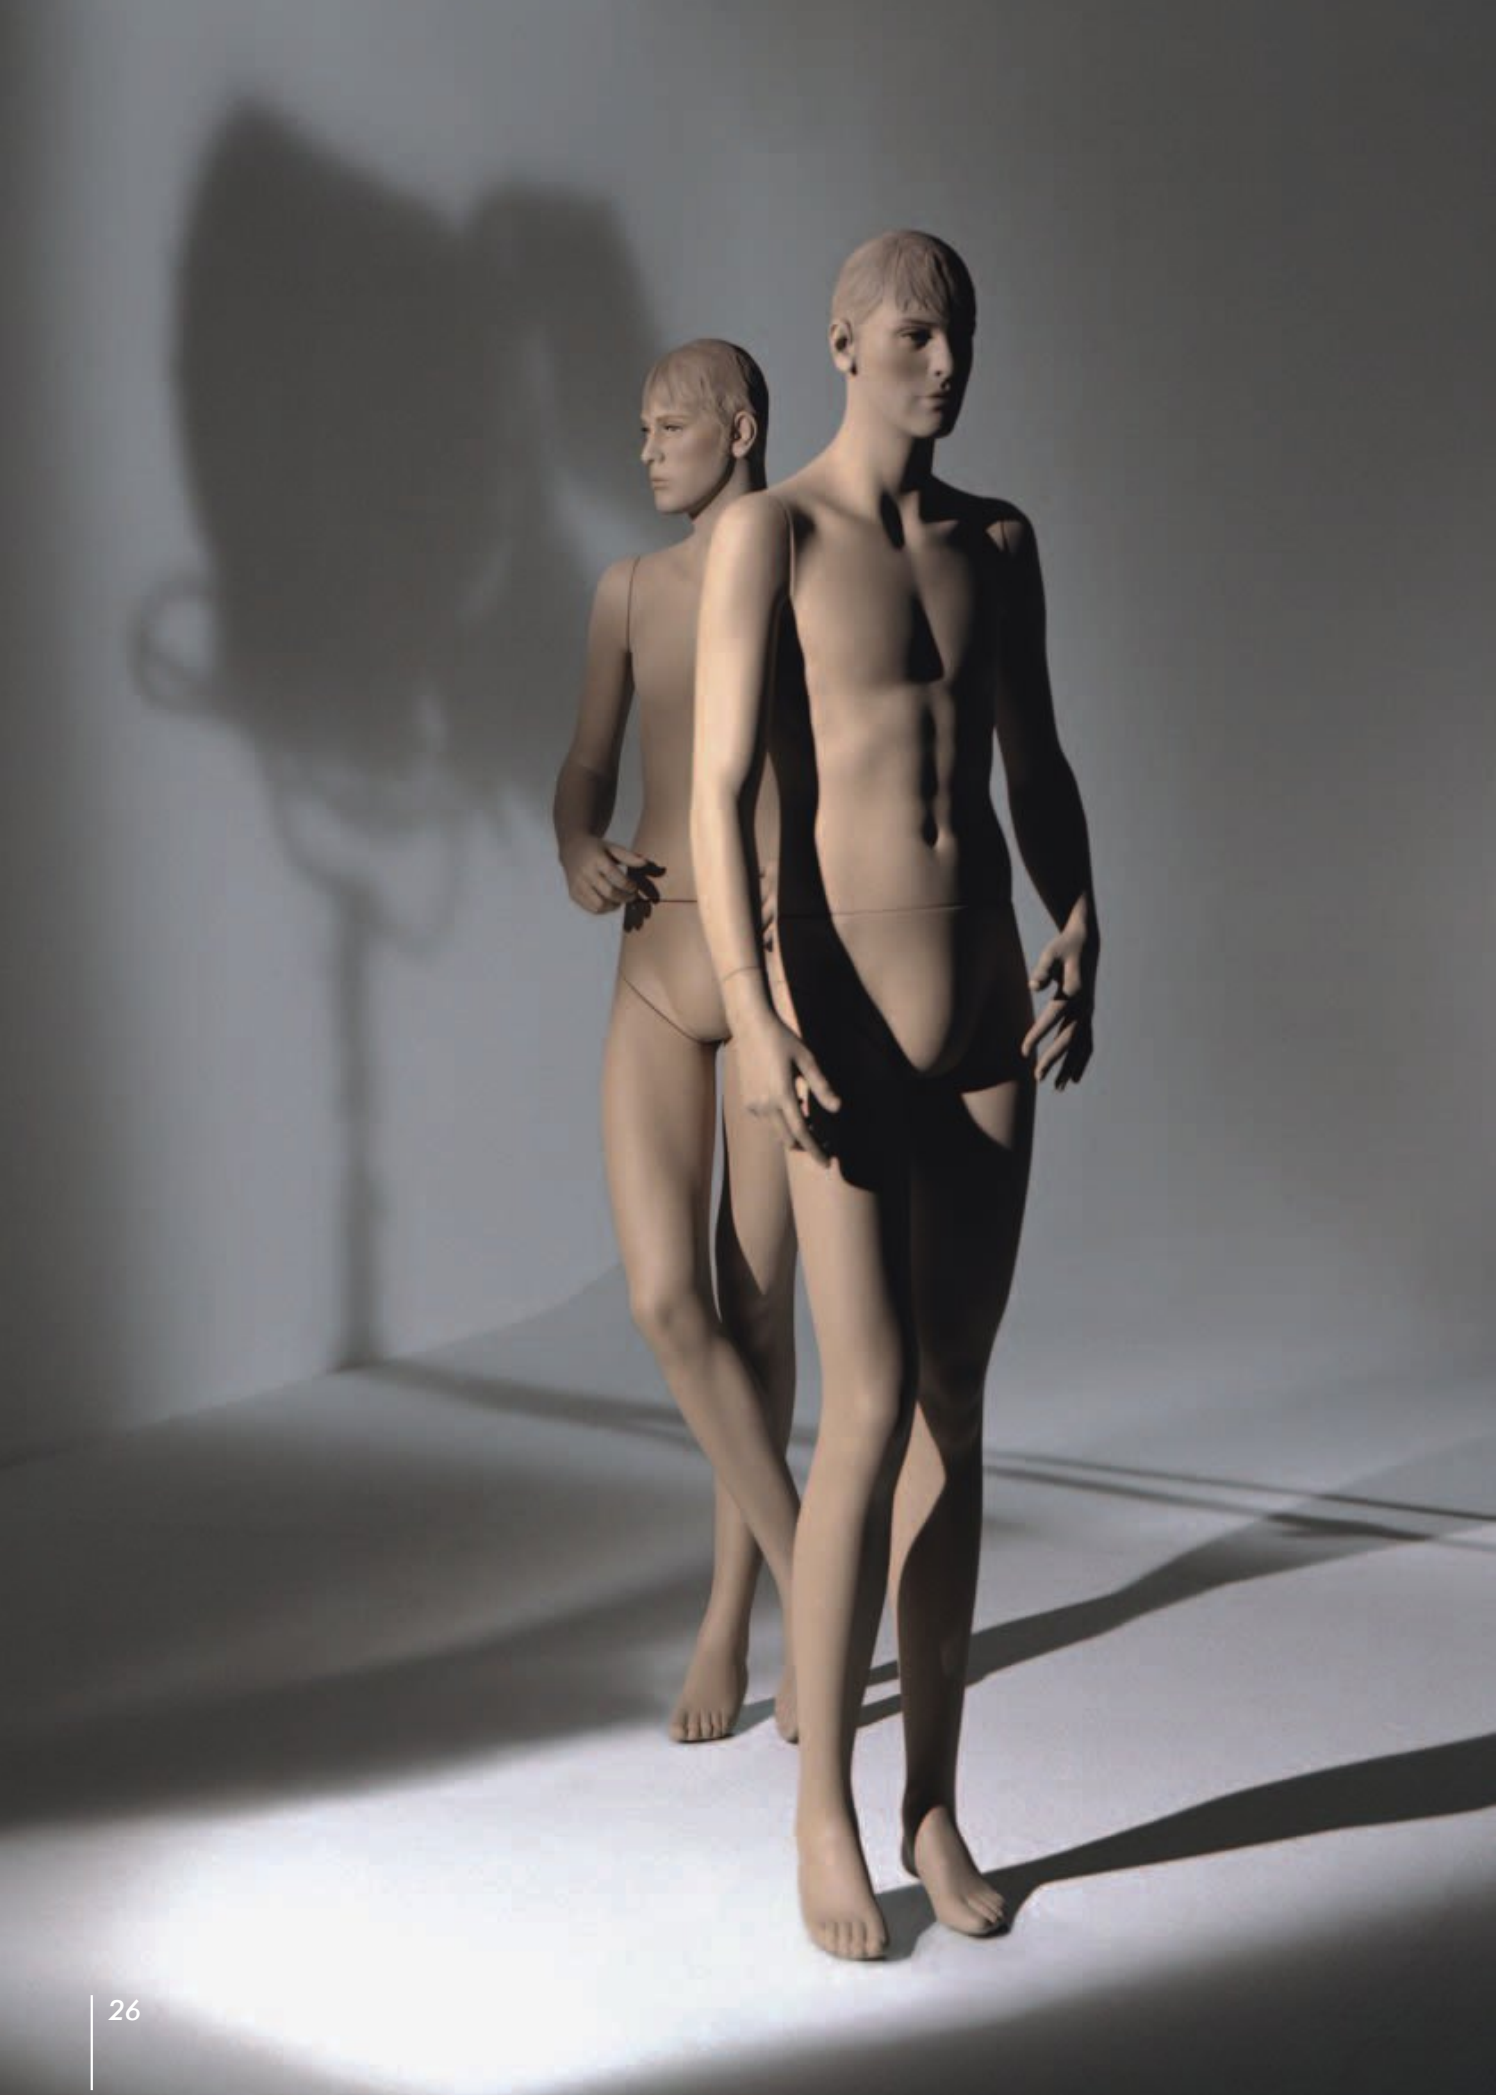

S.220

Make up: SH.277

ALEC
ALEC
ALEC

All the models: body col. 233TZA

Height:	cm. 184	72 1/2
Collar:	cm. 36	14 1/4
Chest:	cm. 90	35 1/2
Waist:	cm. 75	29 1/2
Inside leg:	cm. 86	34
Shoes:	44	10

All dimensions are approximate