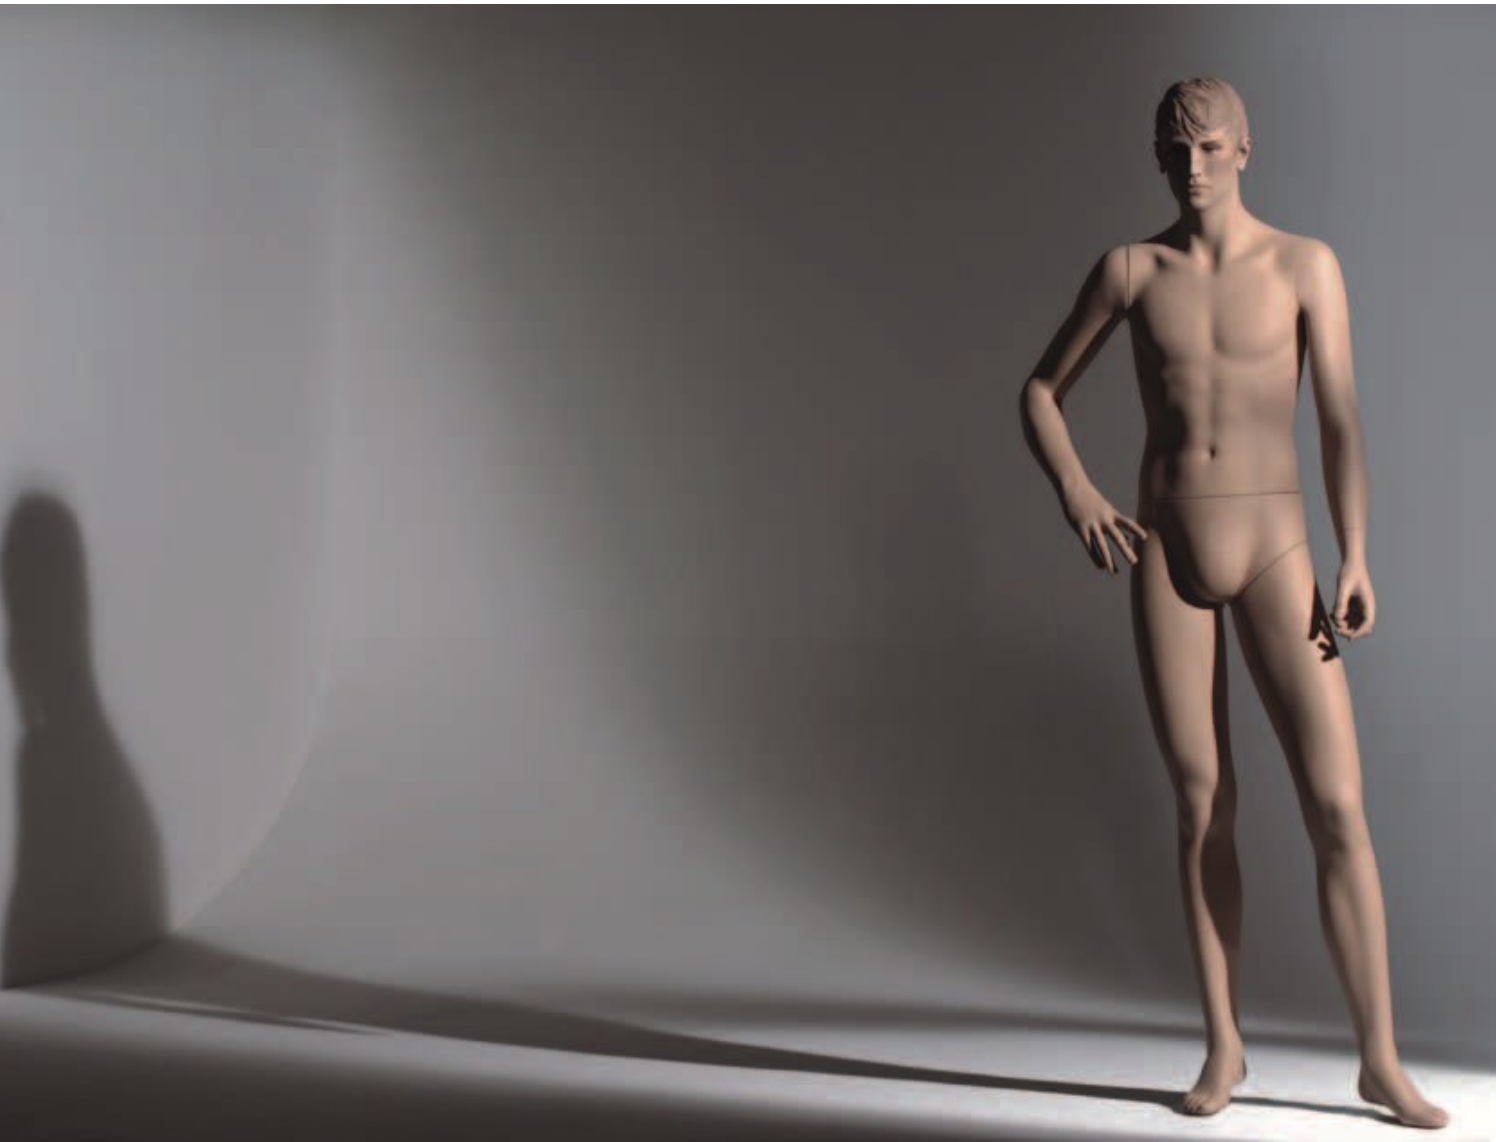

5210/S.219
Make up: SH.277