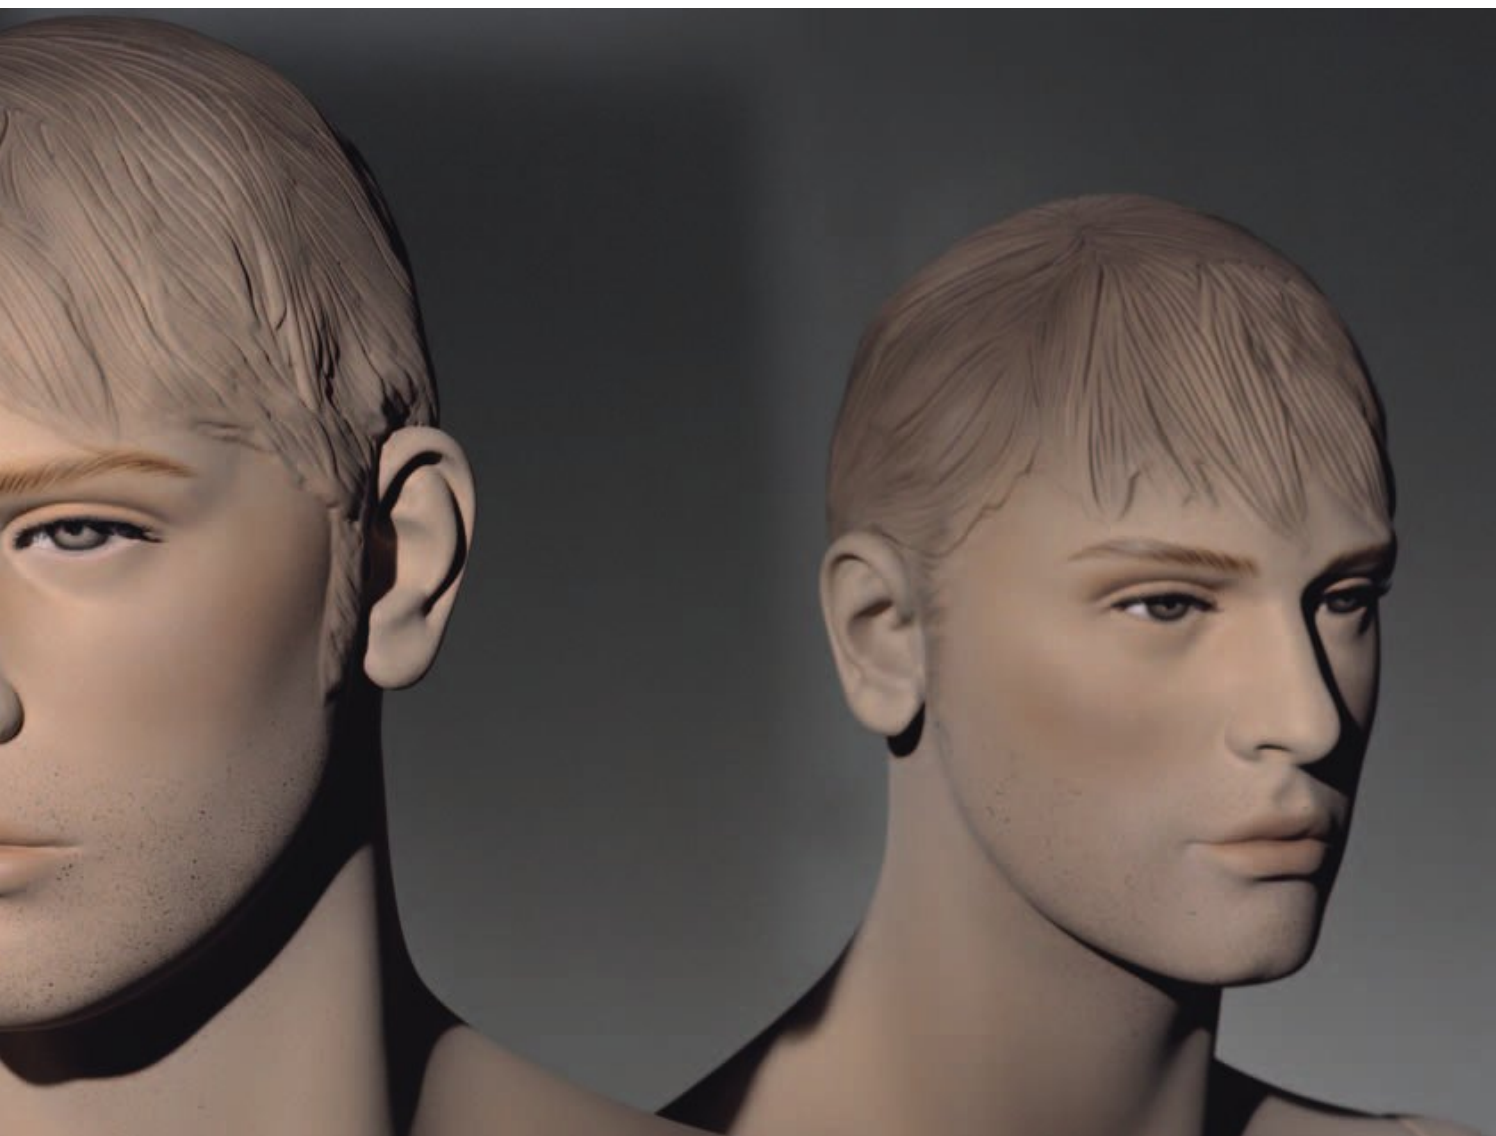

S.220

Make up: SH.277

ALEC
ALEC
ALEC

All the models: body col. 233TZA

Height:	cm. 184	72 1/2
Collar:	cm. 36	14 1/4
Chest:	cm. 90	35 1/2
Waist:	cm. 75	29 1/2
Inside leg:	cm. 86	34
Shoes:	44	10

All dimensions are approximate